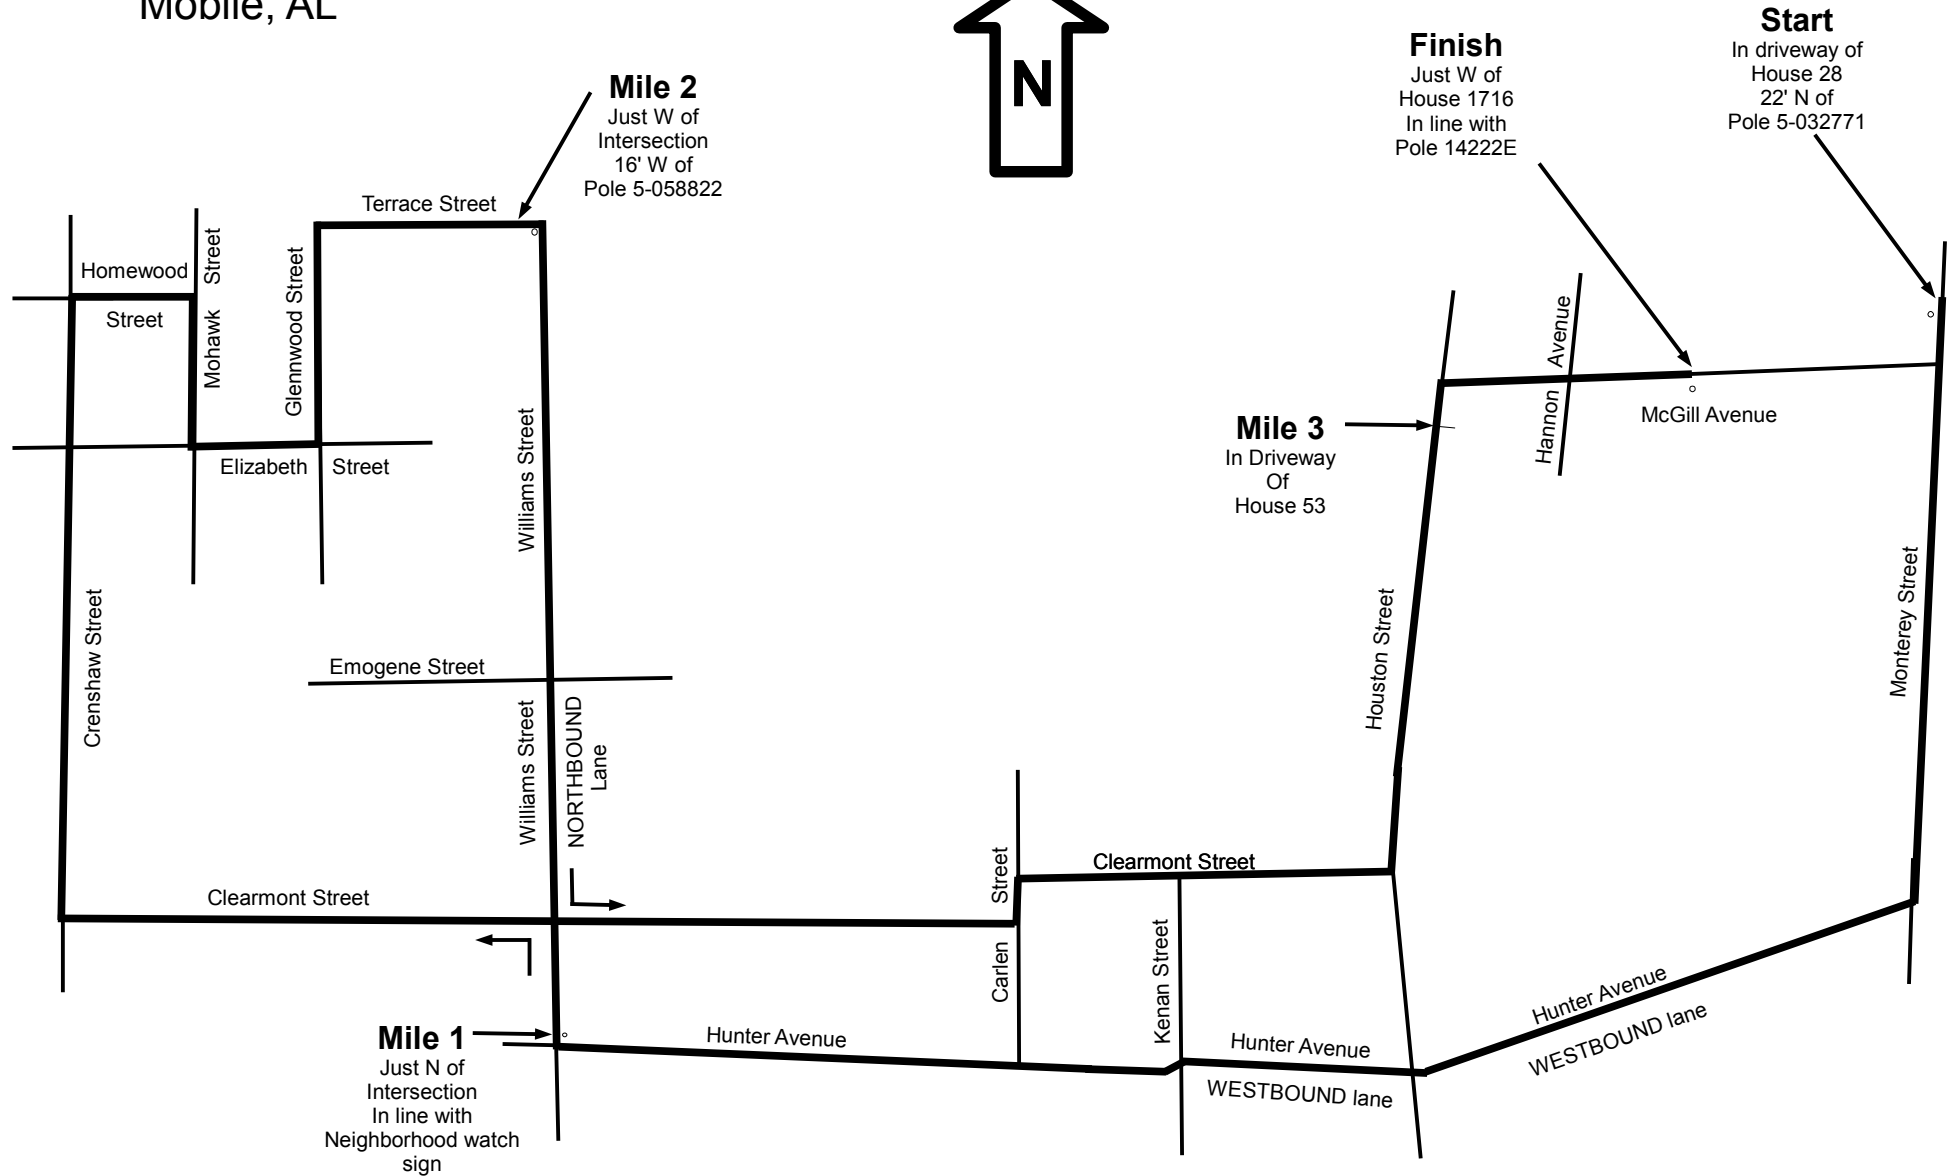

# Via Center 5K Course Mobile, AL

## Diagrams to scale

Start and Finish marked with paint and washers  
 Splits: Marked with paint and washers.  
 Locations given explicitly  
 On map

Course was measured on the SPR  
 and the runners have full use of the  
 road unless otherwise noted.

Measured by Jon Bowie (Daphne, AL 251-209-0887)  
 jnbowie@gmail.com  
 02 June 2013